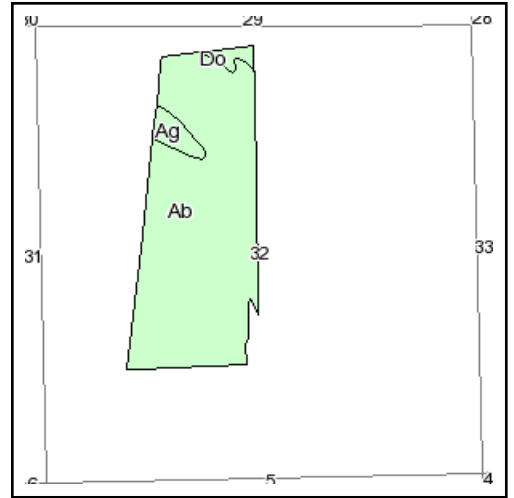

# Soils Map

State: **Mississippi**  
 County: **Sunflower**  
 Location: **032-020N-003W**  
 Township: **District 4**  
 Acres: **111.8**  
 Date: **12/9/2009**

Fsa borders provided by the Farm Service Agency as of May 23, 2008.  
 Soils data provided by USDA and NRCS.

Maps provided by:

©AgriData, Inc 2008  
 www.AgriDataInc.com

Code	Soil Description	Acres	Percent of field	Non-Irr Class
Ab	Alligator clay, nearly level phase	105.1	94.0%	IIIe
Ag	Alligator silty clay, nearly level phase	4.3	3.8%	IIIe
Do	Dundee silty clay loam, nearly level phase	2.4	2.1%	IIw